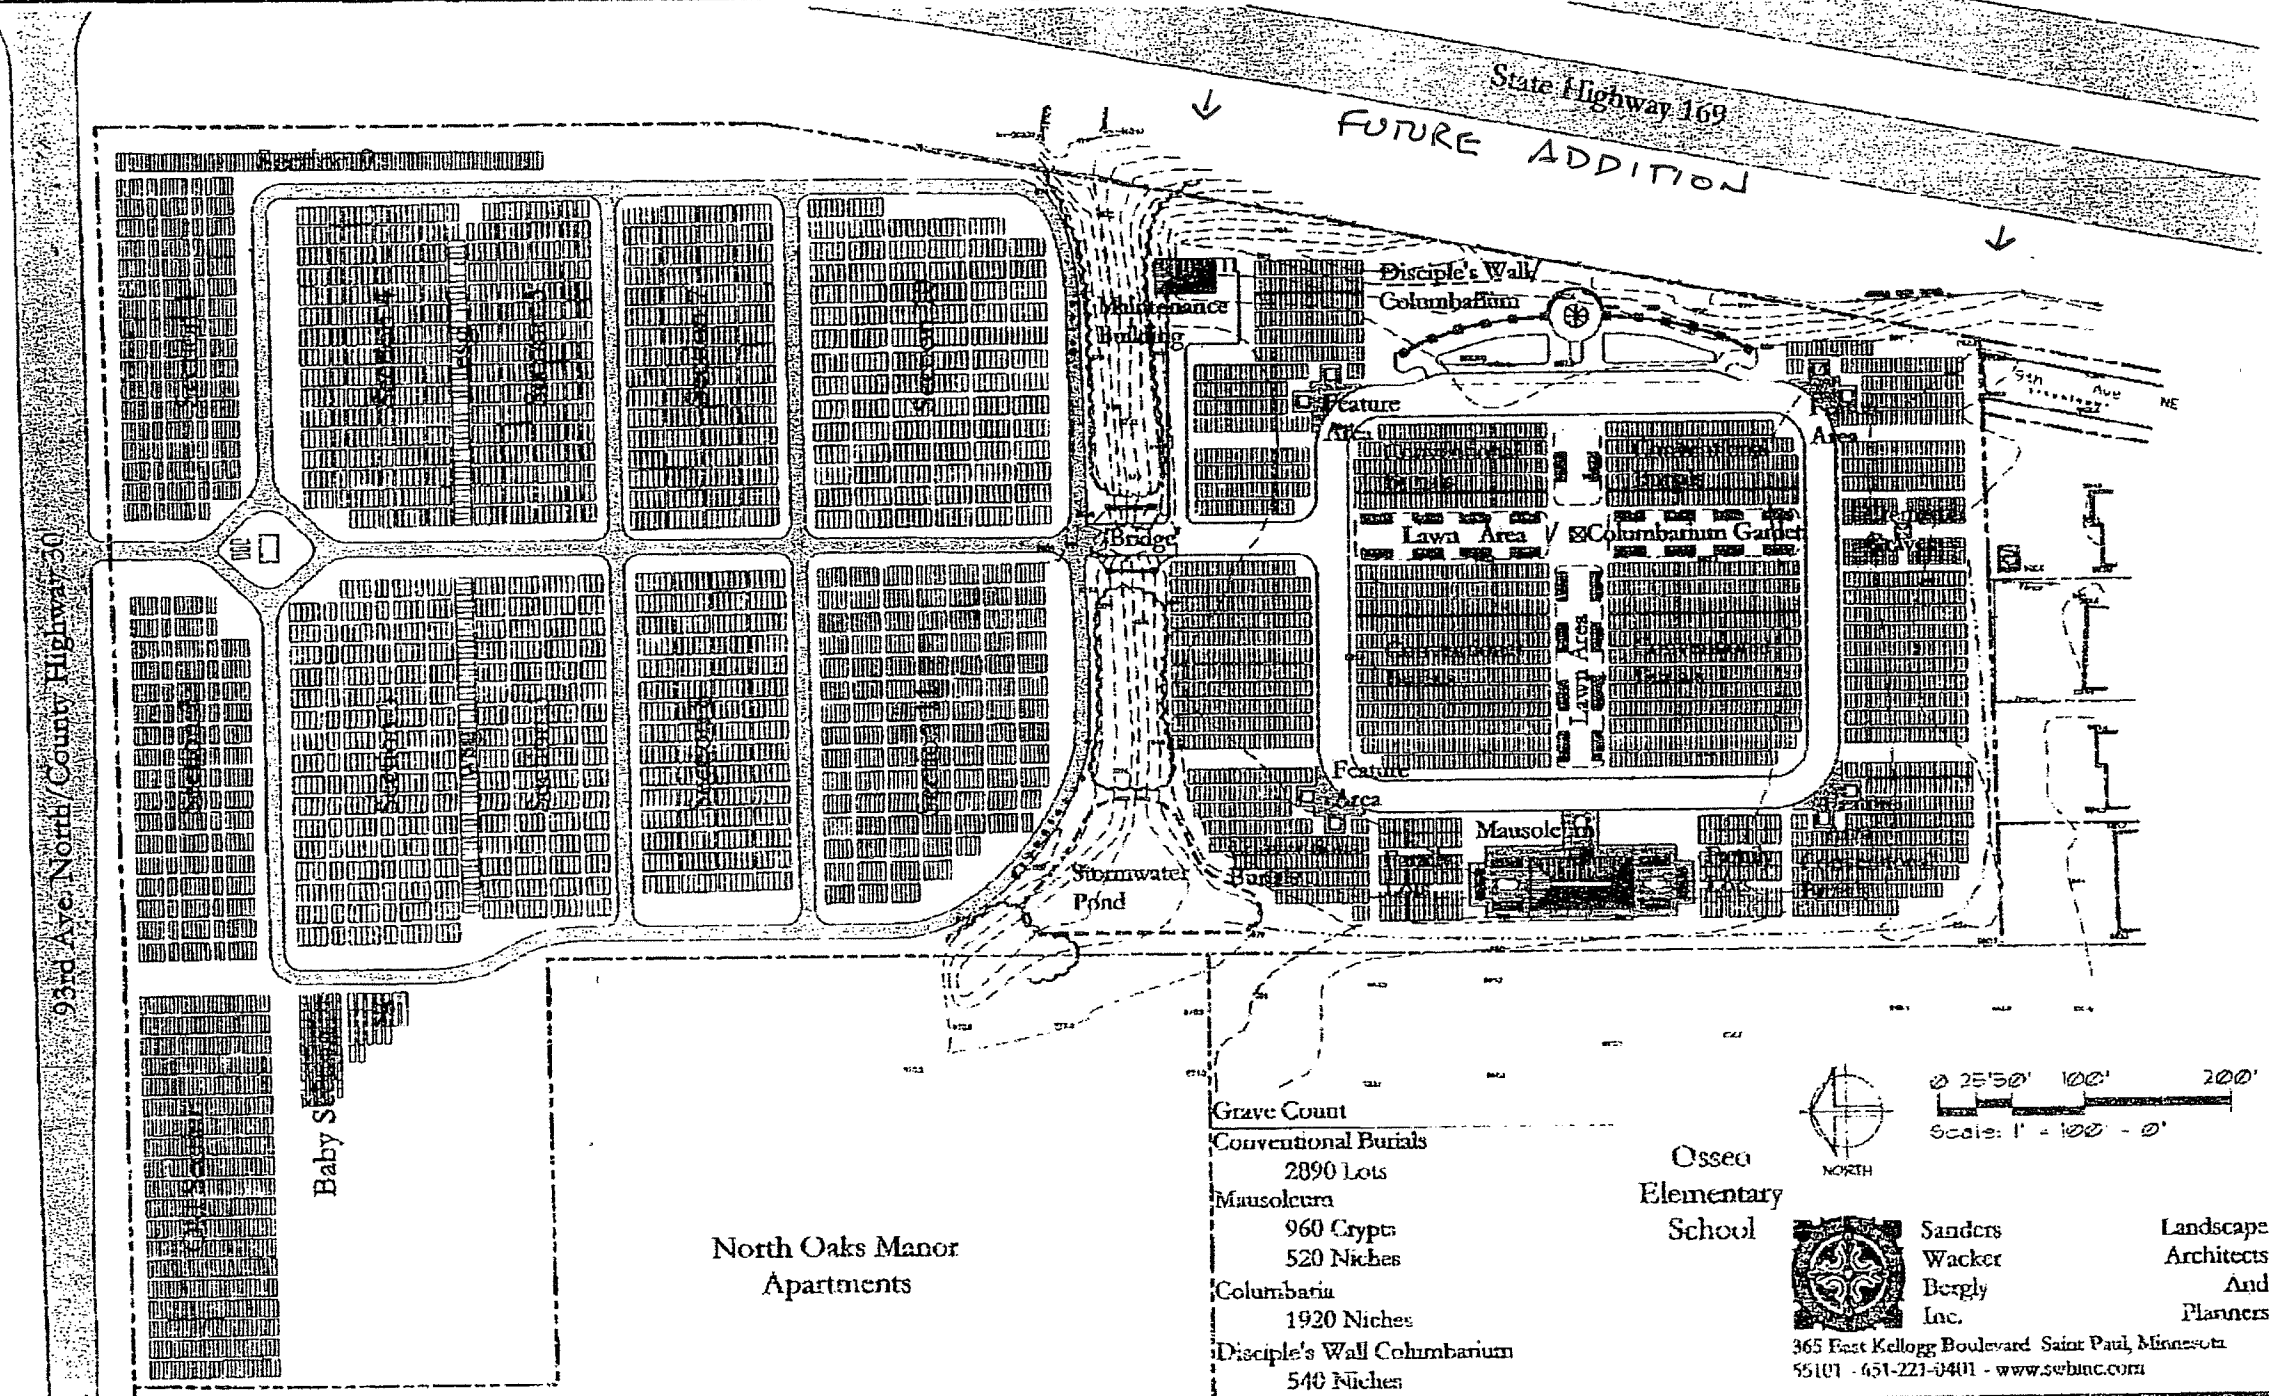

St. Vincent de Paul of Brooklyn Park, Minnesota

Grave Count

Conventional Burials	2890 Lots
Mausoleum	960 Crypts 520 Niches
Columbaria	1920 Niches
Disciple's Wall Columbarium	540 Niches

Osseo
Elementary
School